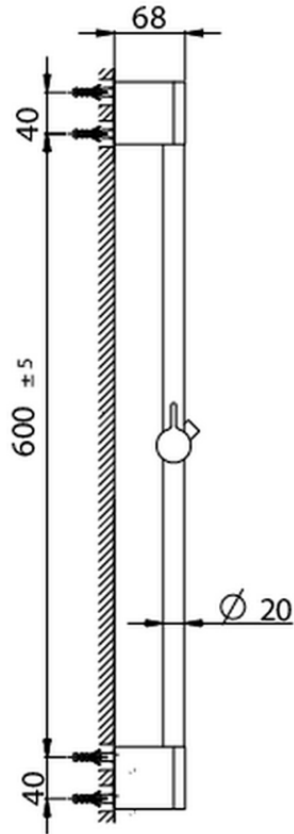

Barra corrediza Levity SHOWER_SS012060

SS012060

<https://es.huberitalia.com/barra-corrediza-levity-shower-ss012060>

2026-06-15