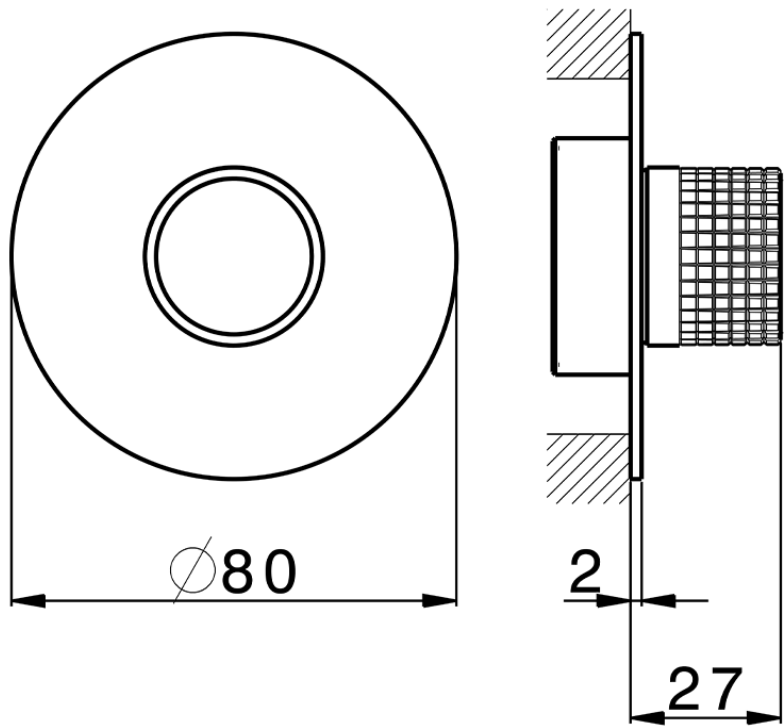

Parte externa para Push&Shower individual PUSH&SHOWER_PS0G6120

PS0G6120

<https://es.huberitalia.com/parte-externa-para-pushshower-individual-pushshower-ps0g6120>

2026-06-15