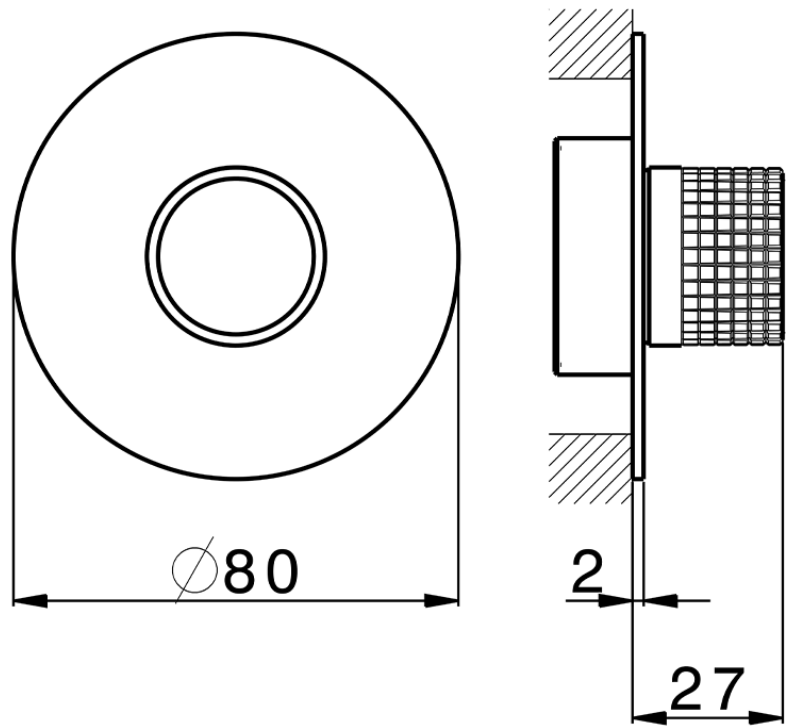

Parte externa para Push&Shower individual PUSH&SHOWER_PS0G6120

PS0G6120

<https://es.huberitalia.com/parte-externa-para-pushshower-individual-pushshower-ps0g6120>

2026-05-20