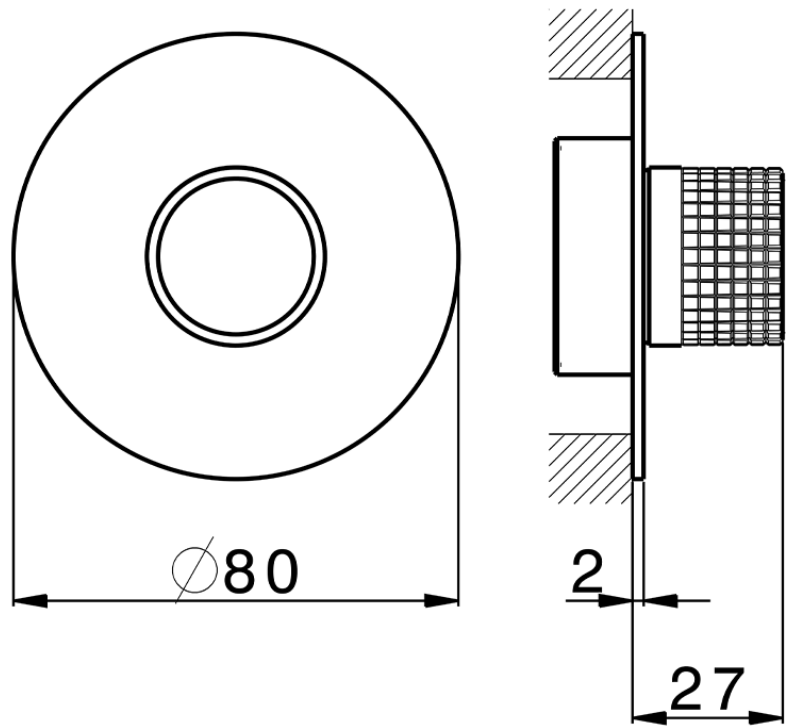

Parte externa para Push&Shower individual PUSH&SHOWER_PS0G6120

PS0G6120

<https://es.huberitalia.com/parte-externa-para-pushshower-individual-pushshower-ps0g6120>

2026-04-29