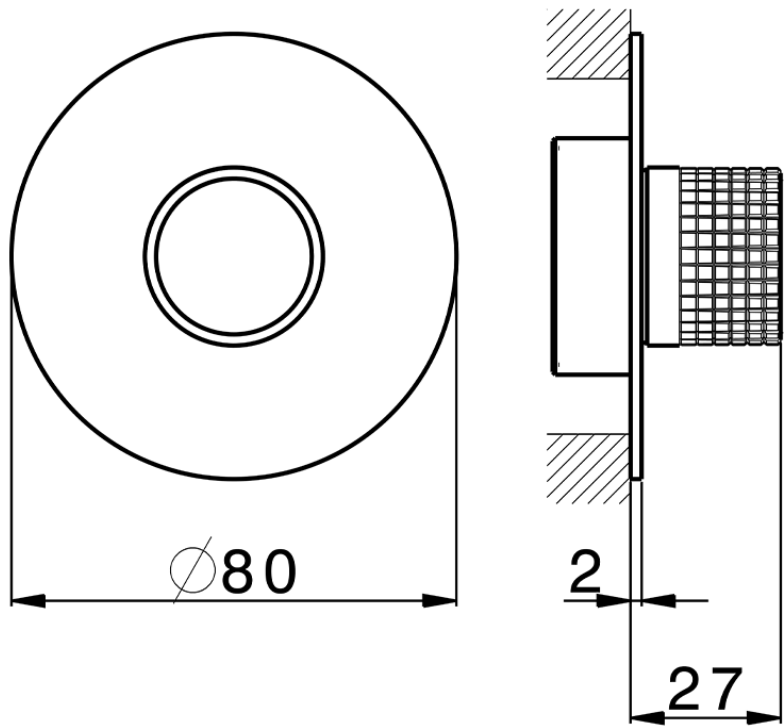

Parte externa para Push&Shower individual PUSH&SHOWER_PS0G6120

PS0G6120

<https://es.huberitalia.com/parte-externa-para-pushshower-individual-pushshower-ps0g6120>

2026-06-10