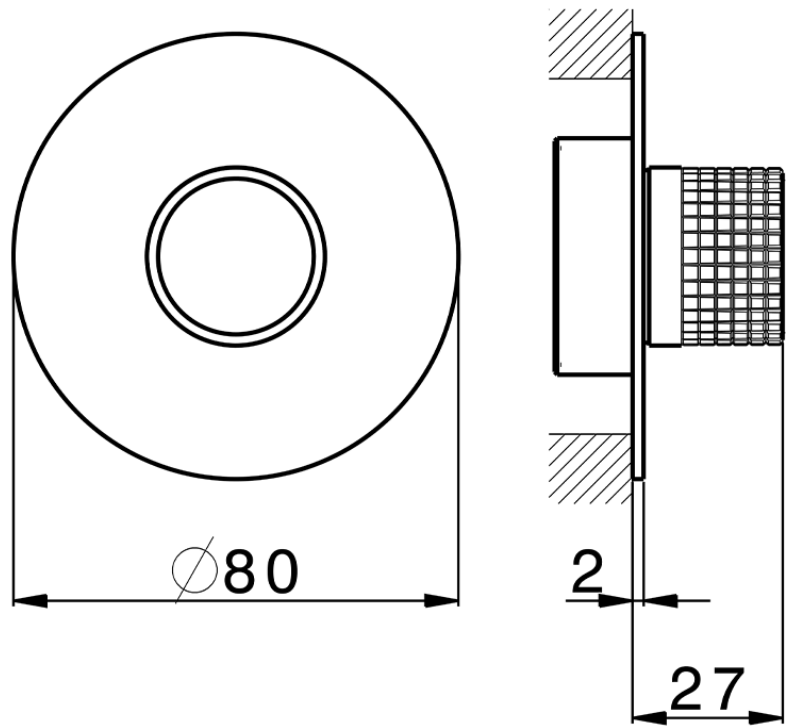

## Parte externa para Push&Shower individual PUSH&SHOWER\_PS0G6120

PS0G6120

<https://es.huberitalia.com/parte-externa-para-pushshower-individual-pushshower-ps0g6120>

2026-04-11