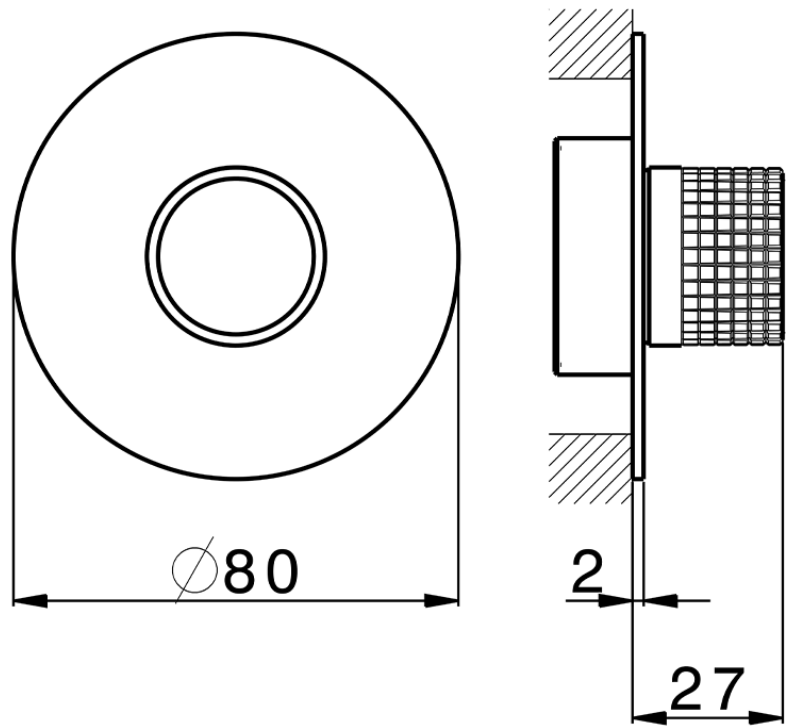

Parte externa para Push&Shower individual PUSH&SHOWER_PS0G6120

PS0G6120

<https://es.huberitalia.com/parte-externa-para-pushshower-individual-pushshower-ps0g6120>

2026-04-09