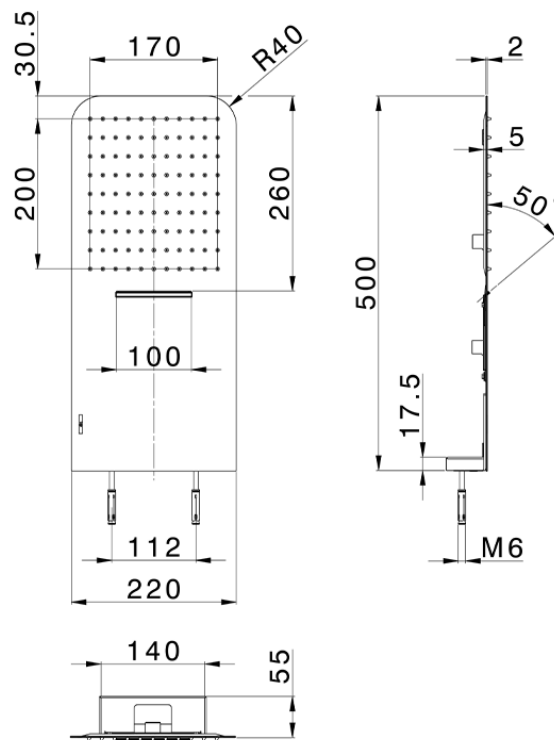

Rociadro de pared 500x220 mm LYNOX_ZS122110

ZS122110

<https://es.huberitalia.com/rociadro-de-pared-500x220-mm-lynnox-zs122110>

2026-05-21