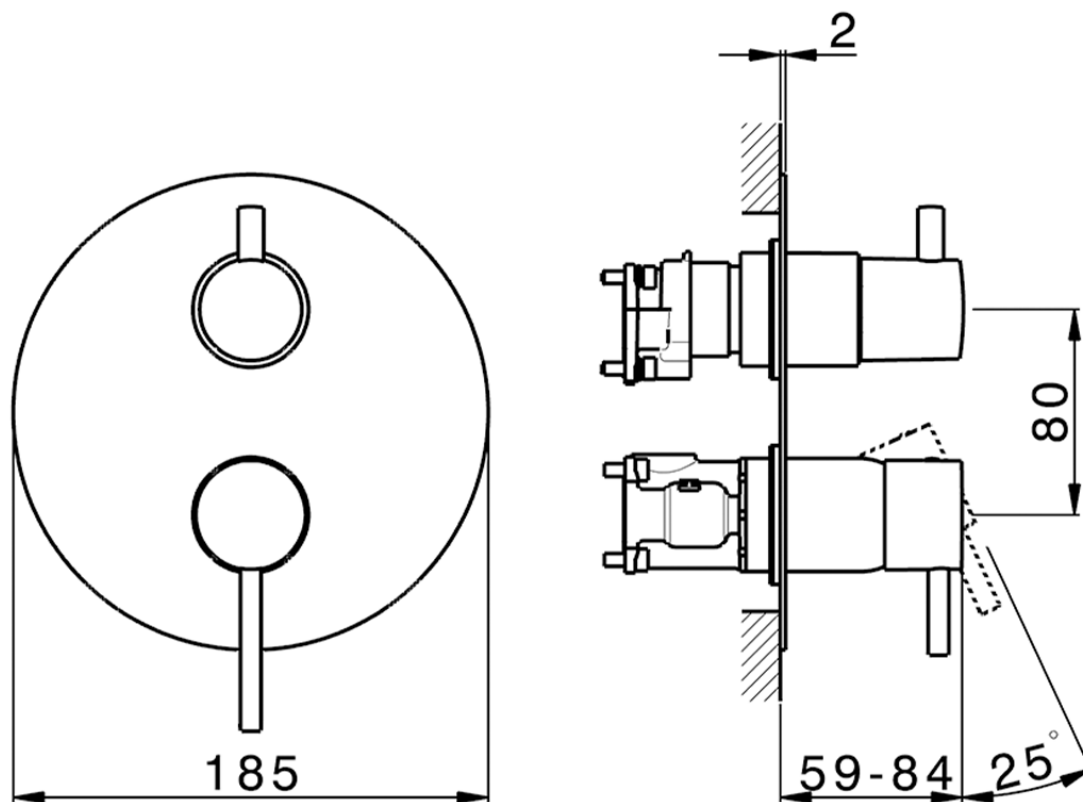

Conjunto Monomando para One-Box M32_MT0BM030

MT0BM030

<https://es.huberitalia.com/conjunto-monomando-para-one-box-m32-mt0bm030>

ZB00B031

<https://es.huberitalia.com/one-box-universal-para-empotrado-one-box-zb00b031>

ZB00B030

<https://es.huberitalia.com/one-box-universal-para-empotrado-one-box-zb00b030>

2026-04-17