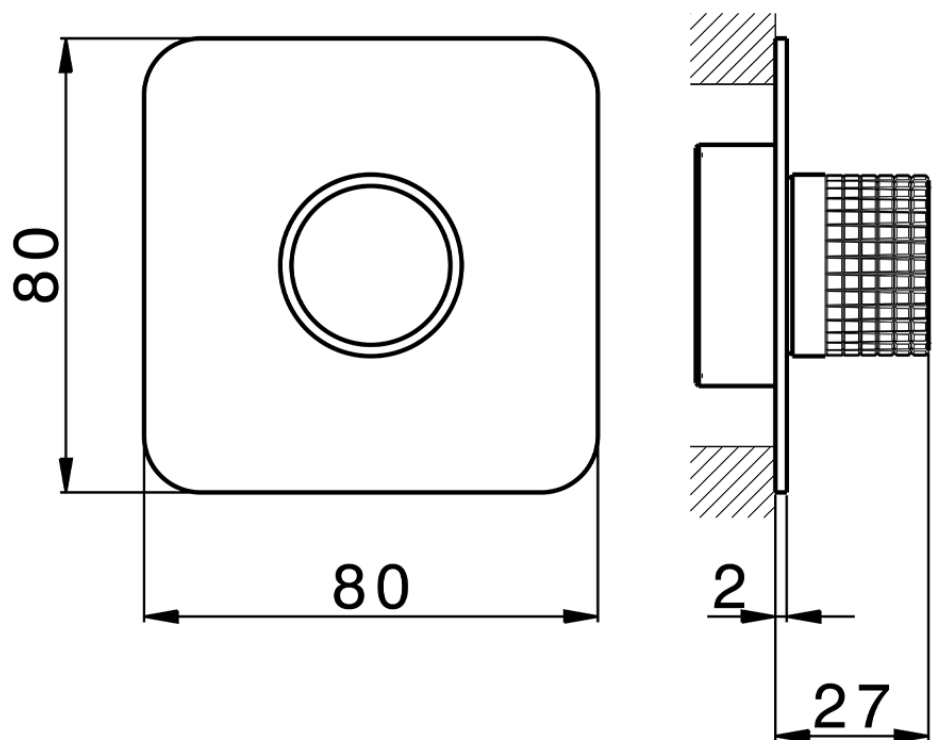

## Parte externa para Push&Shower individual PUSH&SHOWER\_PS0G6220

PS0G6220

<https://es.huberitalia.com/parte-externa-para-pushshower-individual-pushshower-ps0g6220>

ZBOG6000

<https://es.huberitalia.com/parte-empotrada-pushshower-empotrado-zb0g6000>