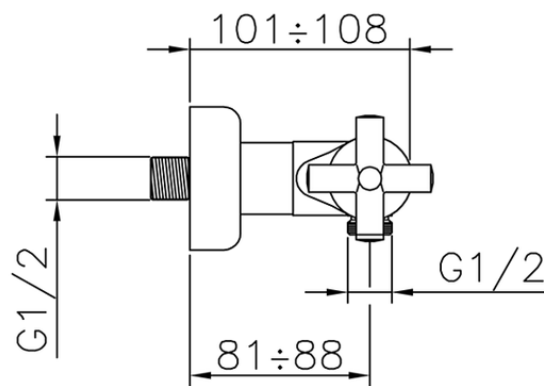

Ducha termostática CLINIC&TECHNICAL_233.01H.

233.01H.

<https://es.huberitalia.com/ducha-termostatica-clinicttechnical-233-01h>

2026-04-30