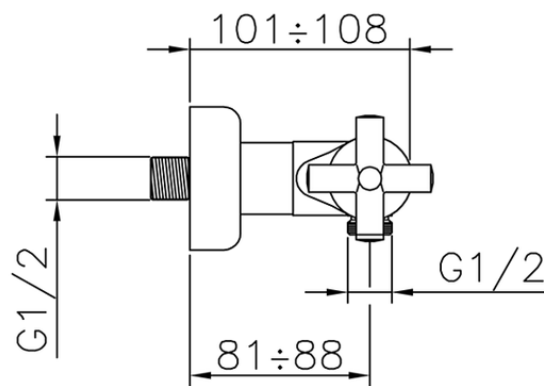

Ducha termostática CLINIC&TECHNICAL_233.01H.

233.01H.

<https://es.huberitalia.com/ducha-termostatica-clinicttechnical-233-01h>

2026-06-30