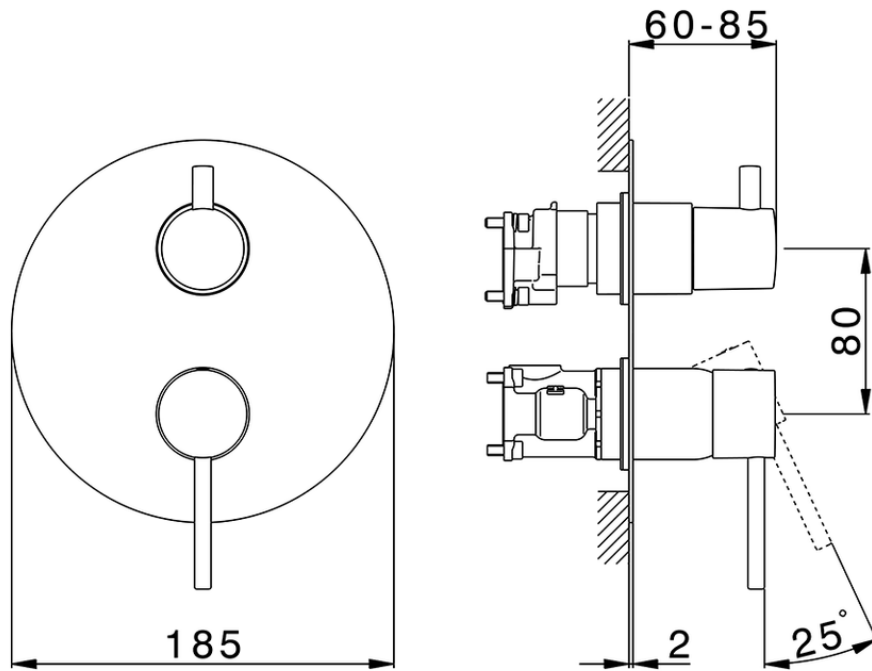

Conjunto Monomando para One-Box TRATTO EVO_TV0BM030

TV0BM030

<https://es.huberitalia.com/conjunto-monomando-para-one-box-tratto-evo-tv0bm030>

ZB00B031

<https://es.huberitalia.com/one-box-universal-para-empotrado-one-box-zb00b031>

ZB00B030

<https://es.huberitalia.com/one-box-universal-para-empotrado-one-box-zb00b030>

2024-12-22