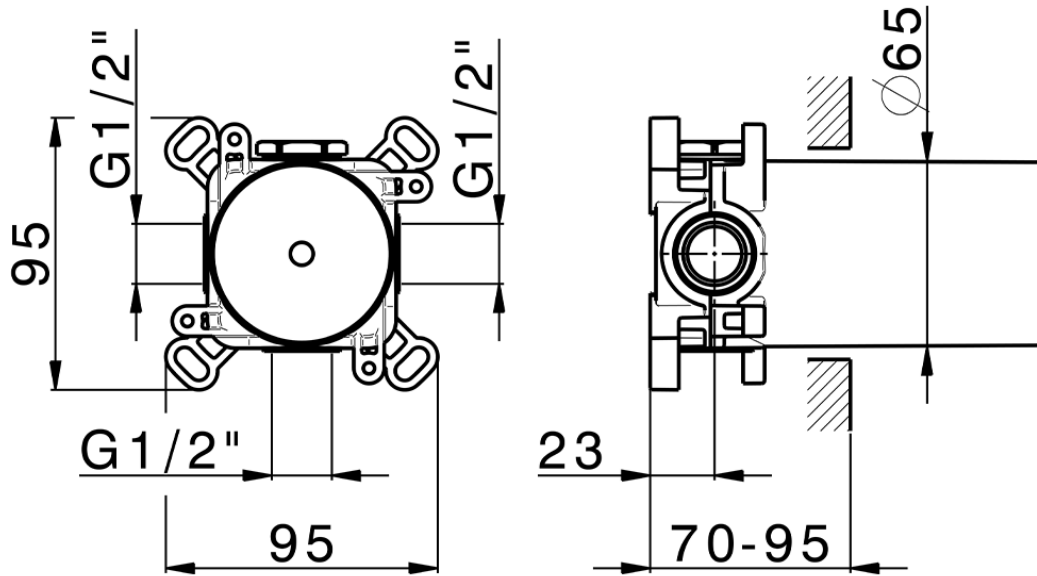

Parte empotrada Push&Shower EMPOTRADO_ZB0G6000

ZB0G6000

<https://es.huberitalia.com/parte-empotrada-pushshower-empotrado-zb0g6000>

2024-11-23