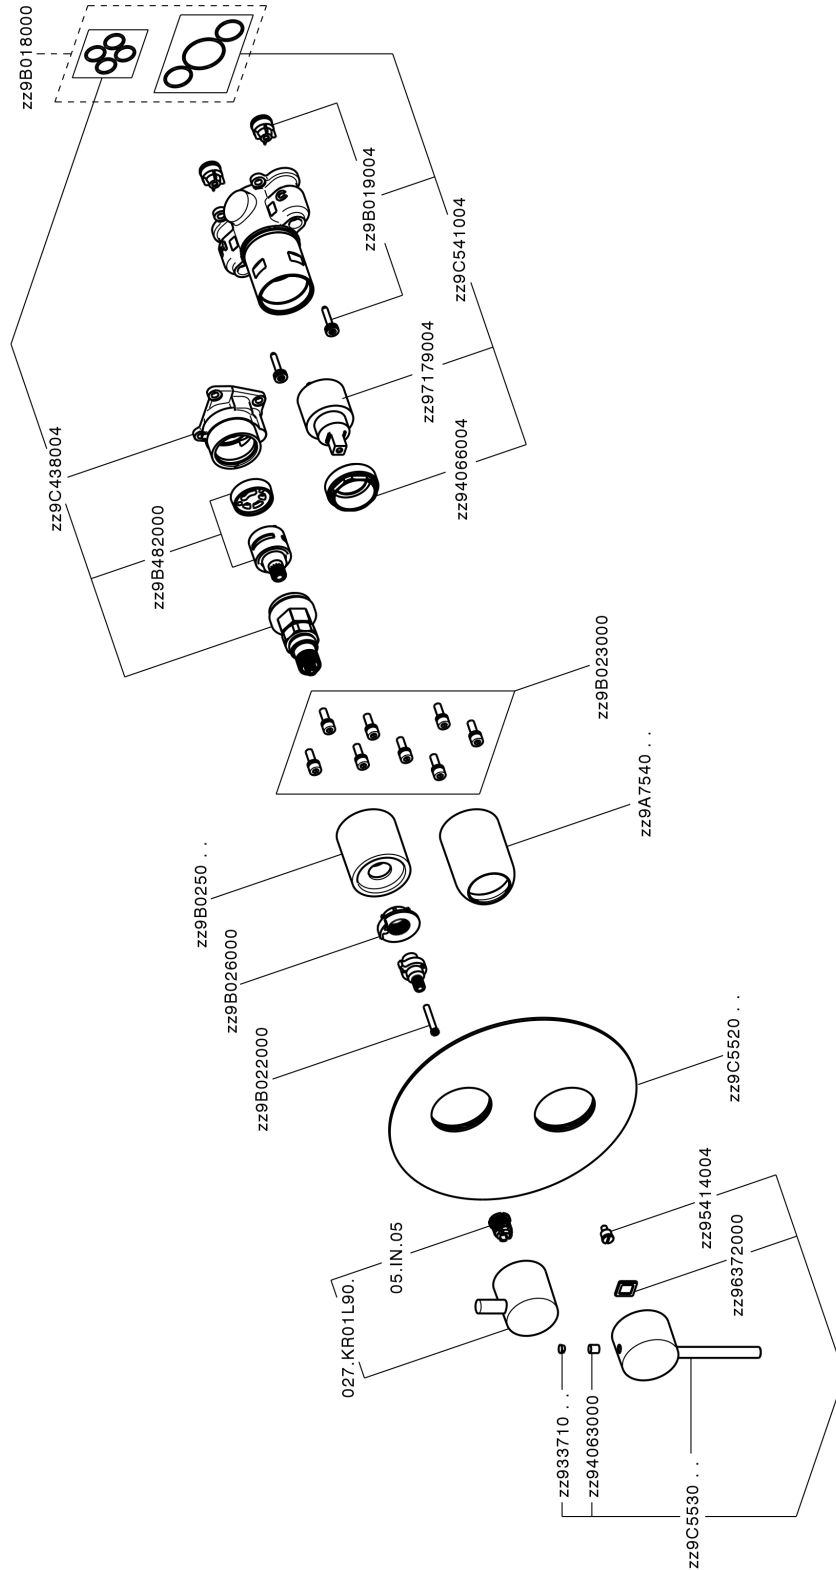

Conjunto Monomando para One-Box TRATTO EVO_TV0BM030

TV0BM030

<https://es.huberitalia.com/conjunto-monomando-para-one-box-tratto-evo-tv0bm030>

One-Box Universal para empotrado ONE BOX_ZB00B031

ZB00B031

<https://es.huberitalia.com/one-box-universal-para-empotrado-one-box-zb00b031>

One-Box Universal para empotrado ONE BOX_ZB00B030

ZB00B030

<https://es.huberitalia.com/one-box-universal-para-empotrado-one-box-zb00b030>

2024-11-21