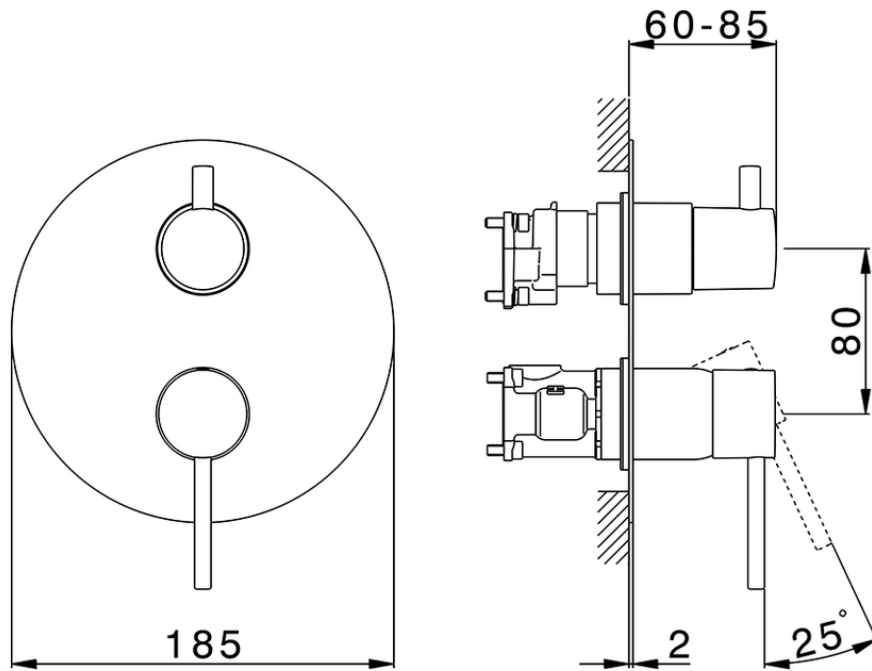

Conjunto Monomando para One-Box TRATTO EVO_TV0BM030

TV0BM030

<https://es.huberitalia.com/conjunto-monomando-para-one-box-tratto-evo-tv0bm030>

ZB00B031

<https://es.huberitalia.com/one-box-universal-para-empotrado-one-box-zb00b031>

ZB00B030

<https://es.huberitalia.com/one-box-universal-para-empotrado-one-box-zb00b030>

2024-11-21